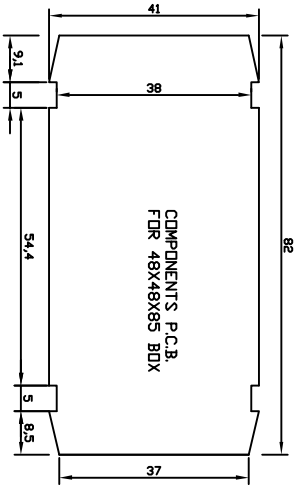

2

3

ELECTROCOM  
CONNECTOR PVT. LTD.

Assembly Drawing For

48x48x72  
48x48x85  
48x48x110  
With 16 Way Connector Back pl.

ALL DIMS. ARE IN M.M.