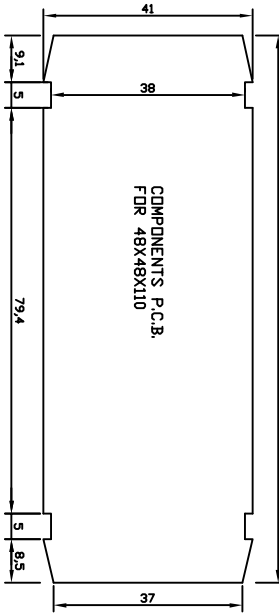

2

3

ELECTROCOM  
CONNECTOR PVT. LTD.

Assembly Drawing For

48x48x72  
48x48x85  
48x48x110  
With 16 Way Connector Back pl.

ALL DIMS. ARE IN M.M.