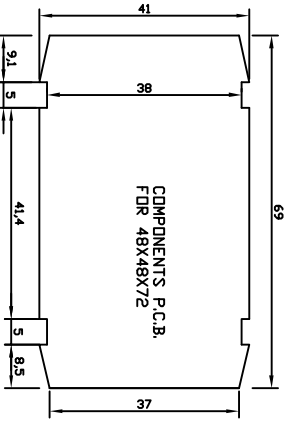

2

3

ELECTROCOM  
CONNECTOR PVT. LTD.

Assembly Drawing For

48x48x72  
48x48x85  
48x48x110  
With 16 Way Connector Back pl.

ALL DIMS. ARE IN M.M.